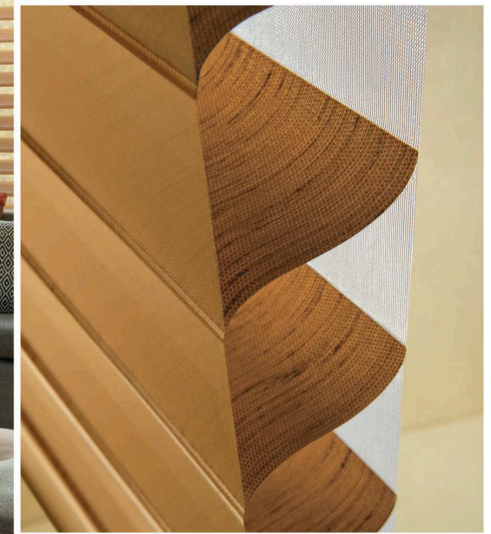

LIGHTEN UP

LIGHTING CONTROL
THAT'S BOTH EASY AND PRECISE

SHEERS

SILHOUETTE® WINDOW SHADINGS

Like the subtle cast their name suggests, Silhouette® window shadings, with the Signature S-Vane™ easily create beautiful gradations of light and shadow. Soft fabric vanes are suspended between two sheers, diffusing softened light deep into a room. Tilt the vanes to suit the privacy you desire while maintaining UV protection.

MATERIAL	Fabric
ORIENTATION	<input type="checkbox"/>
WIDTH	6" to 144"
HEIGHT	12" to 126"
MOTORIZATION OPTIONS	Yes
SPECIALTY SHAPE OPTIONS	Yes
PRIVACY & LIGHT CONTROL	<input type="checkbox"/> <input checked="" type="checkbox"/> <input type="checkbox"/> <input type="checkbox"/> <input type="checkbox"/>

FABRIC: CHATEAU™ COLOR: DIJON