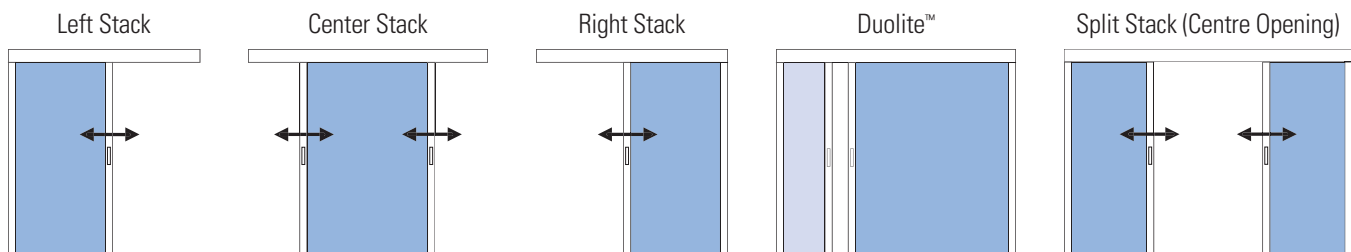

** Figures may be doubled for center-opening configurations.
Duette® with Vertiglide™ only applicable on ¾" honeycomb shades fabric only.*

Finished Dimensions	Shade Width	Shade Height
Inside Mount	-5 mm	-13 mm
Outside Mount	Ordered width	Ordered height

Minimum Mounting Requirements

Inside Mount	110 mm
Outside Mount (vertical surface)	110 mm

Standard Return Lengths

Valance	90 mm
---------	-------

Stacking Configurations

HunterDouglas

WINDOW FASHIONS

www.hunterdouglas.asia